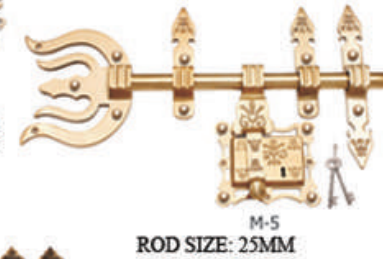

1422/K2

1424/K4

1425/K5

1426/K6

1427/K7

BRASS ALDROP

BRASS MANICHITRA

BRASS DECORATIVES

BRASS DECORATIVES

L1
SIZE: 10"×7.5"

L2
SIZE: 8"×6"

L3
SIZE: 7"×6.5"

L11
Size: 18.5"×3"

L13
Size: 7"×6.5"

L12
Size: 11"×3"

L4
SIZE: 6.5"×6.5"