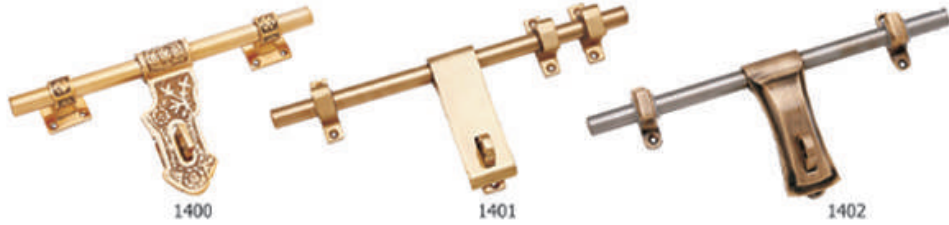

1422/K2

1424/K4

1425/K5

1426/K6

1427/K7

BRASS ALDROP

BRASS MANICHITRA

BRASS DECORATIVES

BRASS DECORATIVES

L1
SIZE: 10"×7.5"

L2
SIZE: 8"×6"

L3
SIZE: 7"×6.5"

L11
Size: 18.5"×3"

L13
Size: 7"×6.5"

L12
Size: 11"×3"

L4
SIZE: 6.5"×6.5"