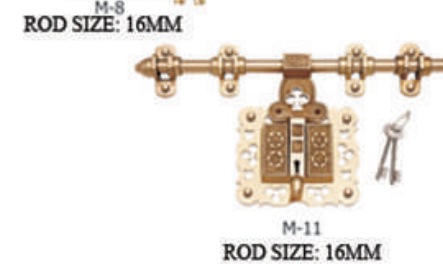

1422/K2

1424/K4

1425/K5

1426/K6

1427/K7

BRASS ALDROP

BRASS MANICHITRA

BRASS DECORATIVES

BRASS DECORATIVES

L1
SIZE: 10"×7.5"

L2
SIZE: 8"×6"

L3
SIZE: 7"×6.5"

L11
Size: 18.5"×3"

L13
Size: 7"×6.5"

L12
Size: 11"×3"

L4
SIZE: 6.5"×6.5"