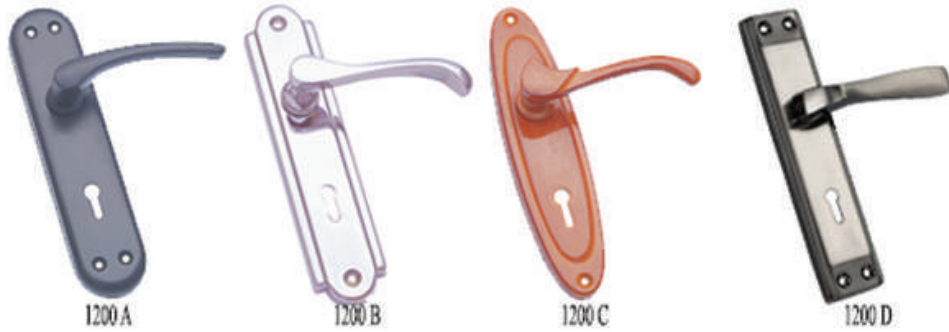

BRASS KNOBS

CEREMIC KNOBS

IRON MORTISE PAIR

SS MORTISE PAIR

Material: SS
Size: 8" & 10"
Finish: Antic, SS, B/s

Material: Iron
Size: 7"
Finish: Antic, SS, B/s

Material: SS
Size: 7"
Finish: Antic, SS, B/s

Material: Iron
Size: 8" & 10"
Finish: Antic, SS, B/s

ALUMINIUM HANDLES

ALUMINIUM HANDLES & ACCESSORIES

500

502

503

504

505

506