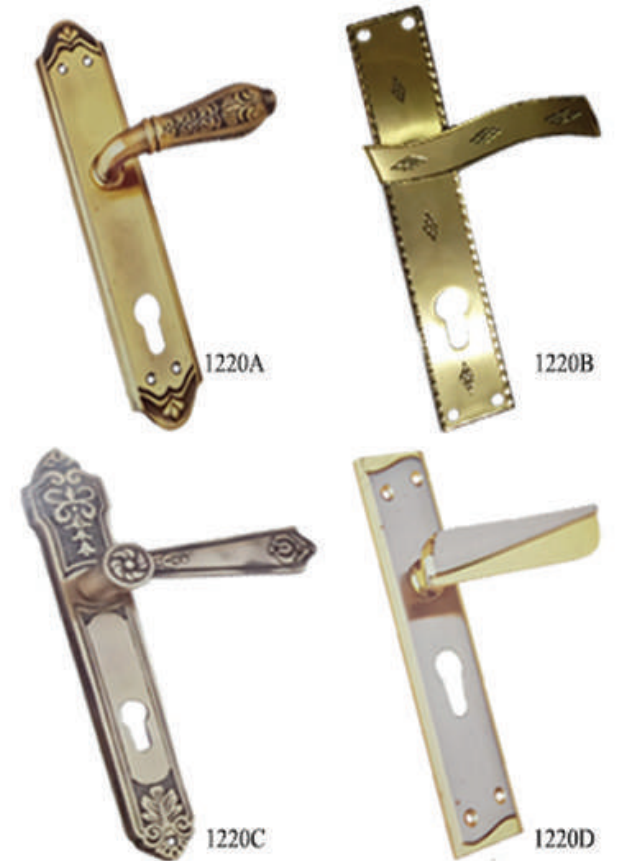

967

971

969

976

972

4"

3"

2"

975

BRASS DOOR HANDLES

BRASS DOOR & CABINET HANDLE

DOOR STOPPER & KNOBS

AYANT

BRASS MORTICE PAIR

AYANT

IRON KNOBS

BRASS KNOBS

CEREMIC KNOBS

IRON MORTISE PAIR

SS MORTISE PAIR

Material: SS
Size: 8" & 10"
Finish: Antic, SS, B/s

Material: Iron
Size: 7"
Finish: Antic, SS, B/s

Material: SS
Size: 7"
Finish: Antic, SS, B/s

Material: Iron
Size: 8" & 10"
Finish: Antic, SS, B/s

ALUMINIUM HANDLES

ALUMINIUM HANDLES & ACCESSORIES

500

502

503

504

505

506