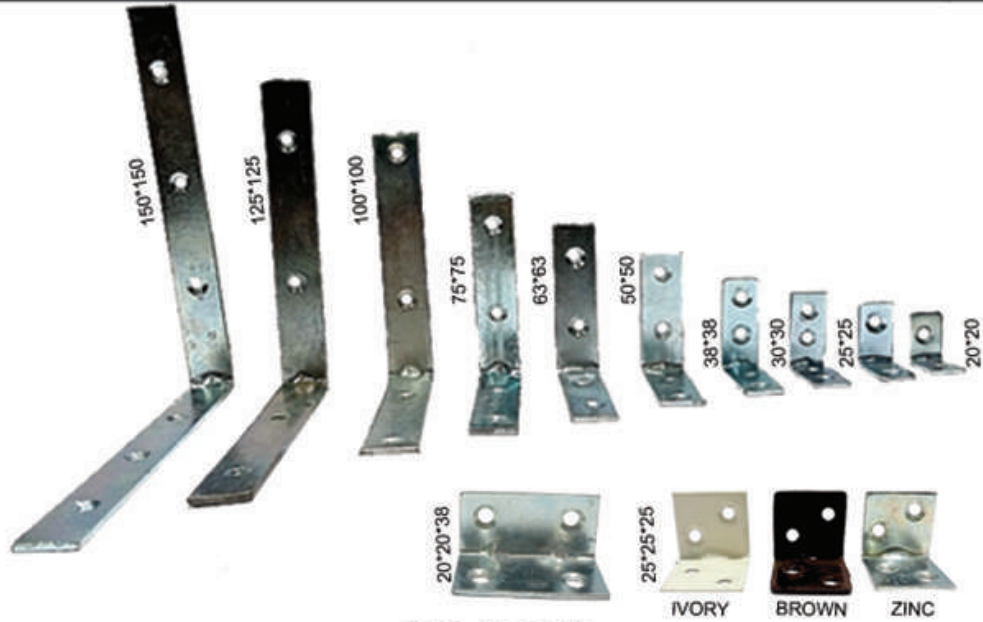

701

711

712

713

716

717

SANITARY FITTINGS

SS DOOR HANDLES

SS GLASS HANDLES

IRON ACCESSORIES

IRON ACCESSORIES

950 (IRON)
950 A (SS)

951

950 B (BRASS)

954

954 A