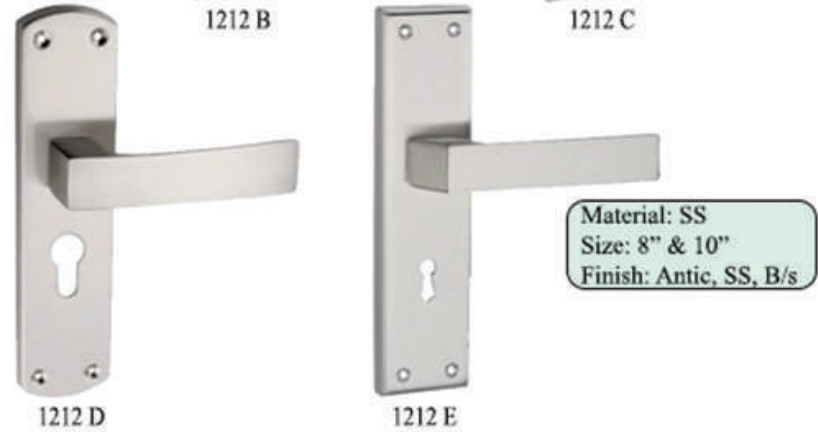

BRASS KNOBS

CEREMIC KNOBS

IRON MORTISE PAIR

SS MORTISE PAIR

Material: SS
Size: 8" & 10"
Finish: Antic, SS, B/s

Material: Iron
Size: 7"
Finish: Antic, SS, B/s

Material: SS
Size: 7"
Finish: Antic, SS, B/s

Material: Iron
Size: 8" & 10"
Finish: Antic, SS, B/s