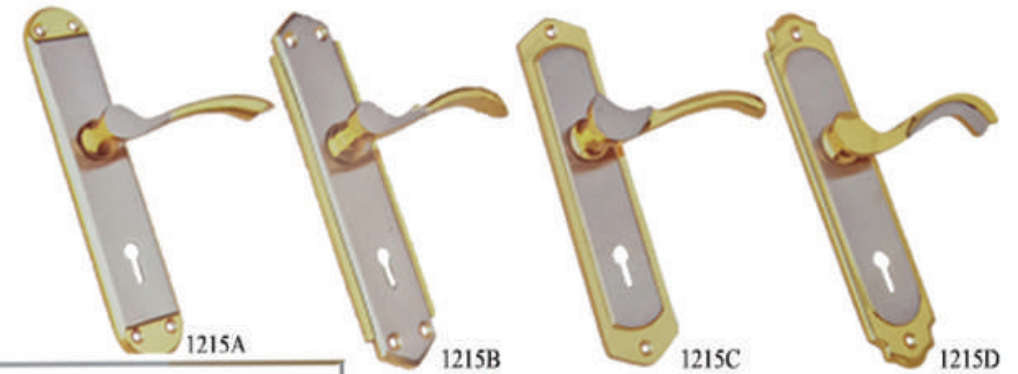

967

971

969

976

972

4"

3"

2"

975

BRASS DOOR HANDLES

BRASS DOOR & CABINET HANDLE

DOOR STOPPER & KNOBS

AYANT

BRASS MORTICE PAIR

AYANT

IRON KNOBS

BRASS KNOBS

CEREMIC KNOBS

IRON MORTISE PAIR

SS MORTISE PAIR

Material: SS
Size: 8" & 10"
Finish: Antic, SS, B/s

Material: Iron
Size: 7"
Finish: Antic, SS, B/s

Material: SS
Size: 7"
Finish: Antic, SS, B/s

Material: Iron
Size: 8" & 10"
Finish: Antic, SS, B/s