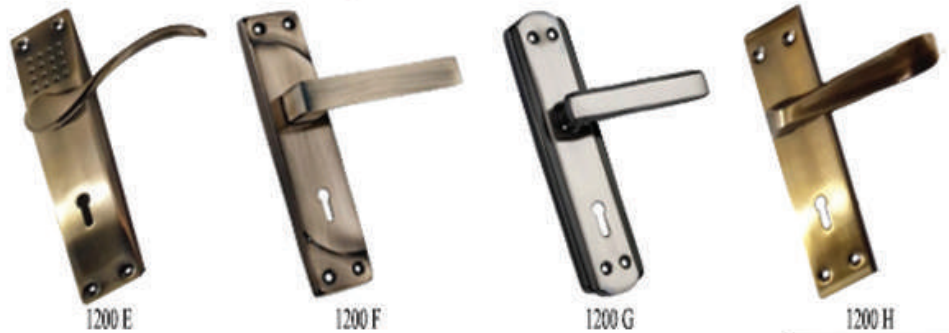

BRASS KNOBS

CEREMIC KNOBS

IRON MORTISE PAIR

SS MORTISE PAIR

Material: SS
Size: 8" & 10"
Finish: Antic, SS, B/s

Material: Iron
Size: 7"
Finish: Antic, SS, B/s

Material: SS
Size: 7"
Finish: Antic, SS, B/s

Material: Iron
Size: 8" & 10"
Finish: Antic, SS, B/s

ALUMINIUM HANDLES

ALUMINIUM HANDLES & ACCESSORIES

500

502

503

504

505

506