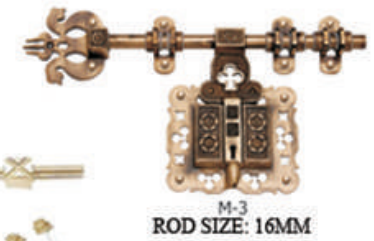

1422/K2

1424/K4

1425/K5

1426/K6

1427/K7

BRASS ALDROP

BRASS MANICHITRA

BRASS DECORATIVES

BRASS DECORATIVES

L1
SIZE: 10"×7.5"

L2
SIZE: 8"×6"

L3
SIZE: 7"×6.5"

L11
Size: 18.5"×3"

L13
Size: 7"×6.5"

L12
Size: 11"×3"

L4
SIZE: 6.5"×6.5"